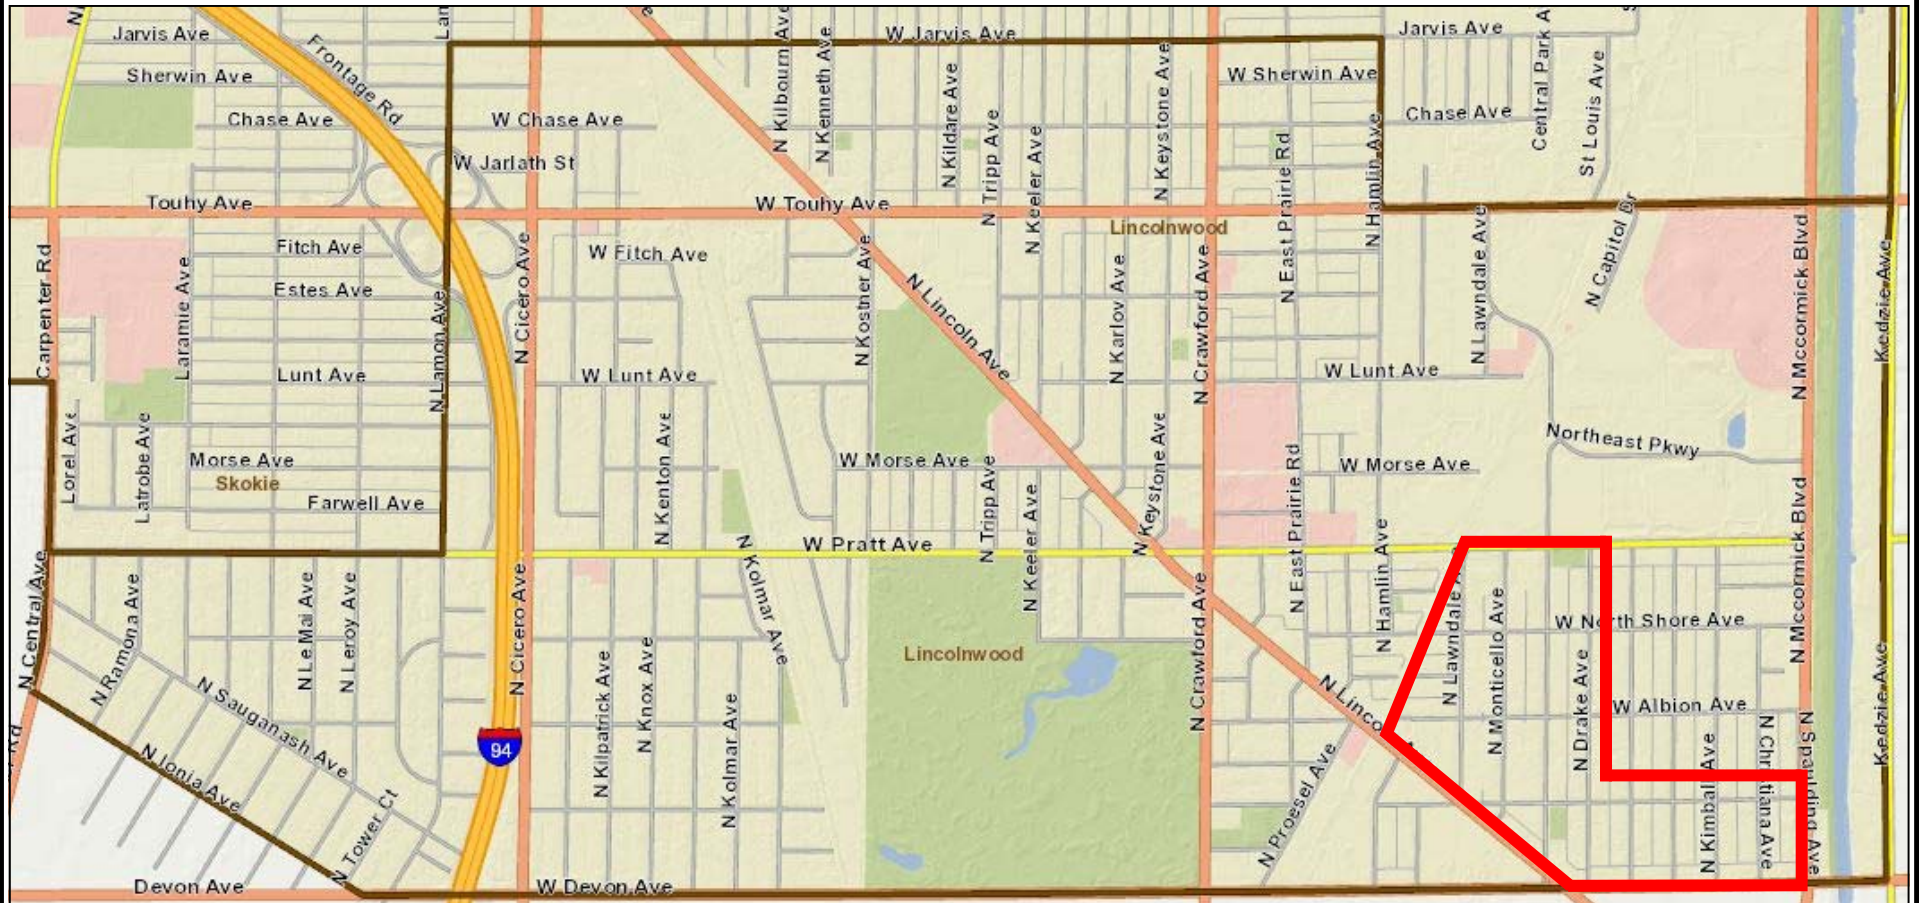

STORMWATER BERMS/RESTRICOR PILOT PROJECT

Legend

Project Limits 

General Description of Project Limits

Between Pratt Avenue, Drake Avenue, Arthur Avenue, McCormick Boulevard, Devon Avenue, Lincoln Avenue, and the former Union Pacific right-of-way