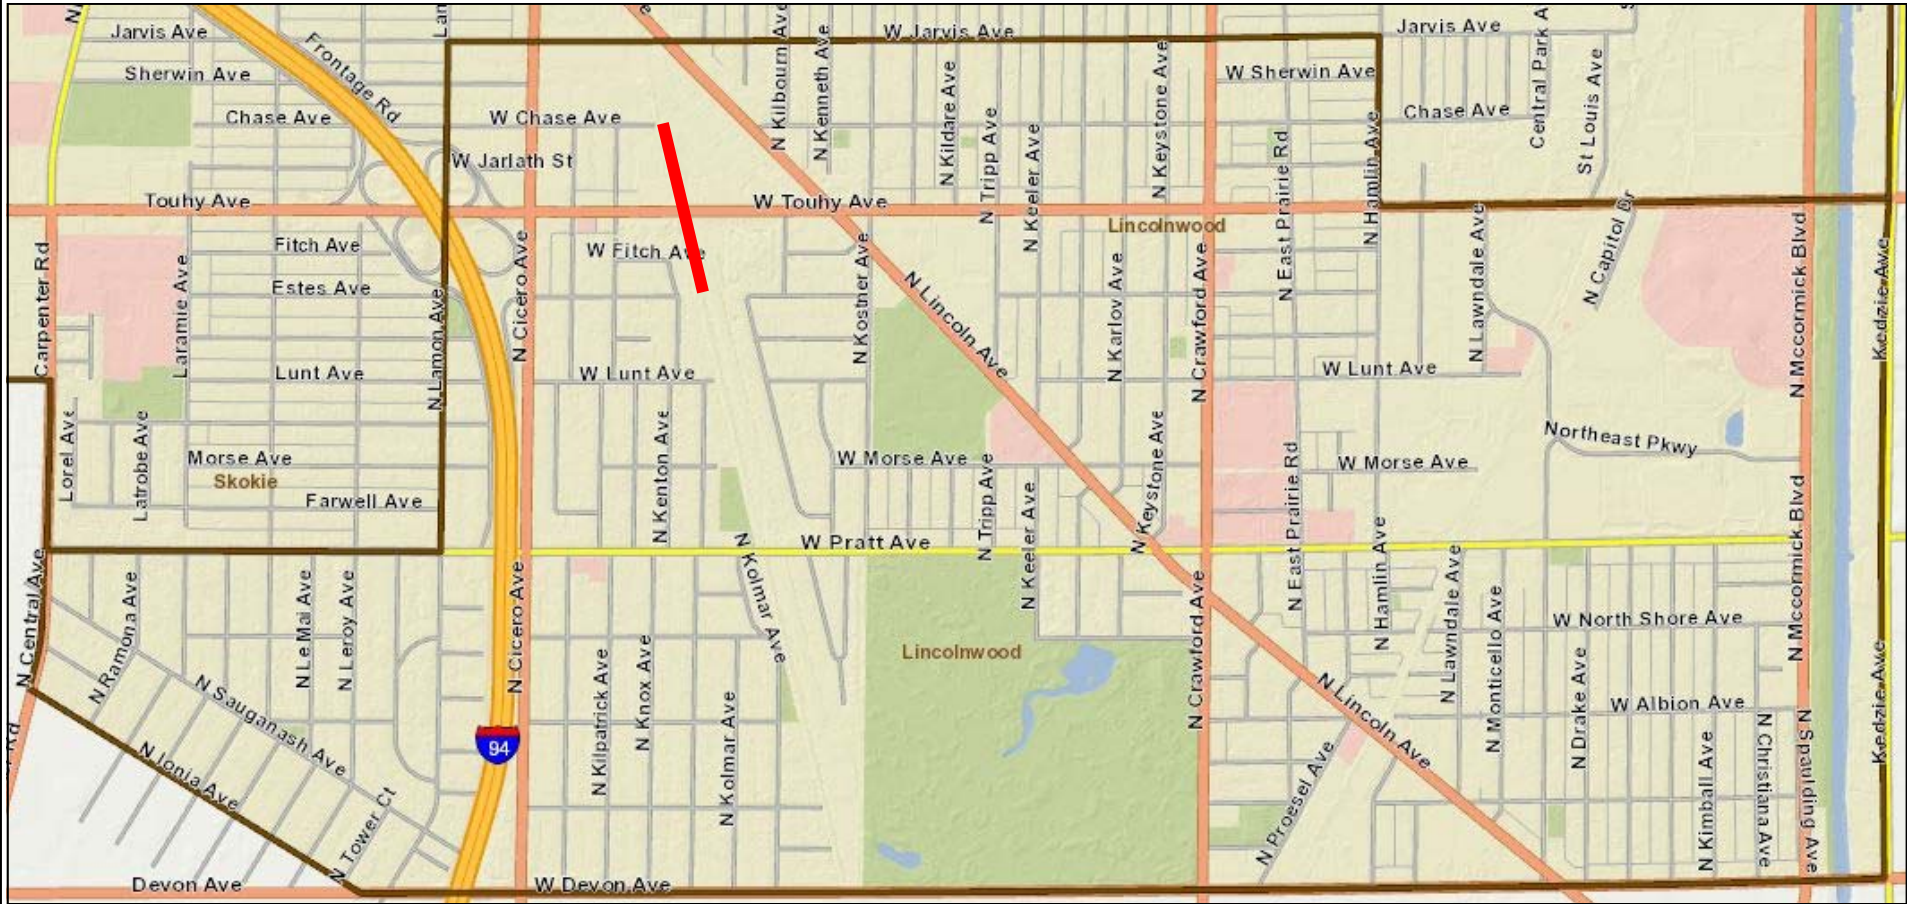

TOUHY AVENUE OVERPASS PROJECT

Legend

Project Limits 

General Description of Project Limits

Valley Line Trail between approximately Chase and Estes Avenues